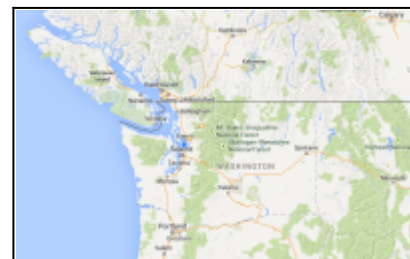

## Our Location

---

### Washington State, USA

Washington State is located in the heart of the Pacific Northwest, known as the best area for outstanding quality of Western Red Cedar.

### Mount Vernon, WA

We are located in South Mount Vernon just off of I-5 exit 226 (Anderson Road)

2600 Cedardale Road  
Mount Vernon, WA 98274

### Interactive Google Map