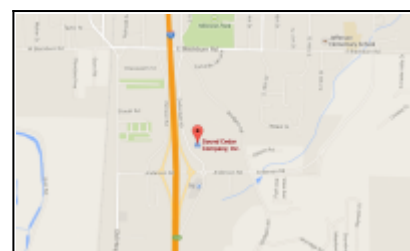

## Our Location

---

### Washington State, USA

Washington State is located in the heart of the Pacific Northwest, known as the best area for outstanding quality of Western Red Cedar.

### Mount Vernon, WA

We are located in South Mount Vernon just off of I-5 exit 226 (Anderson Road)

2600 Cedardale Road  
Mount Vernon, WA 98274

### Interactive Google Map